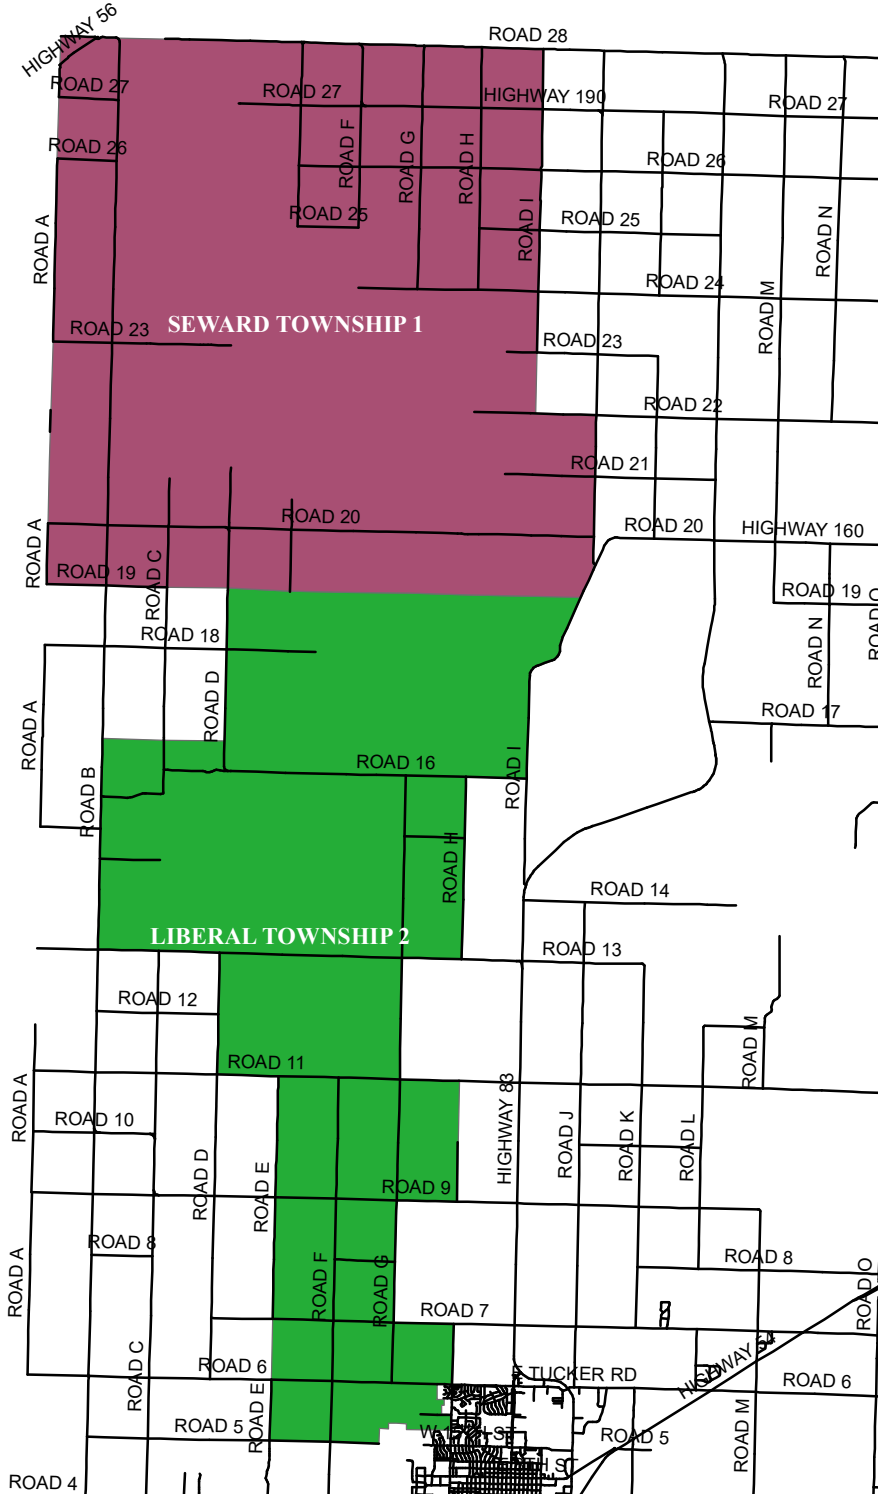

DISTRICT 4 - COUNTY

CITY OF LIBERAL
SEWARD COUNTY KANSAS
PRECINCT BOUNDARIES

Commission District 4
Ward 2
Ward 4
Ward 5
Liberal TWP - PCT 2
Seward TWP - PCT 1

1 in = 16,700 feet