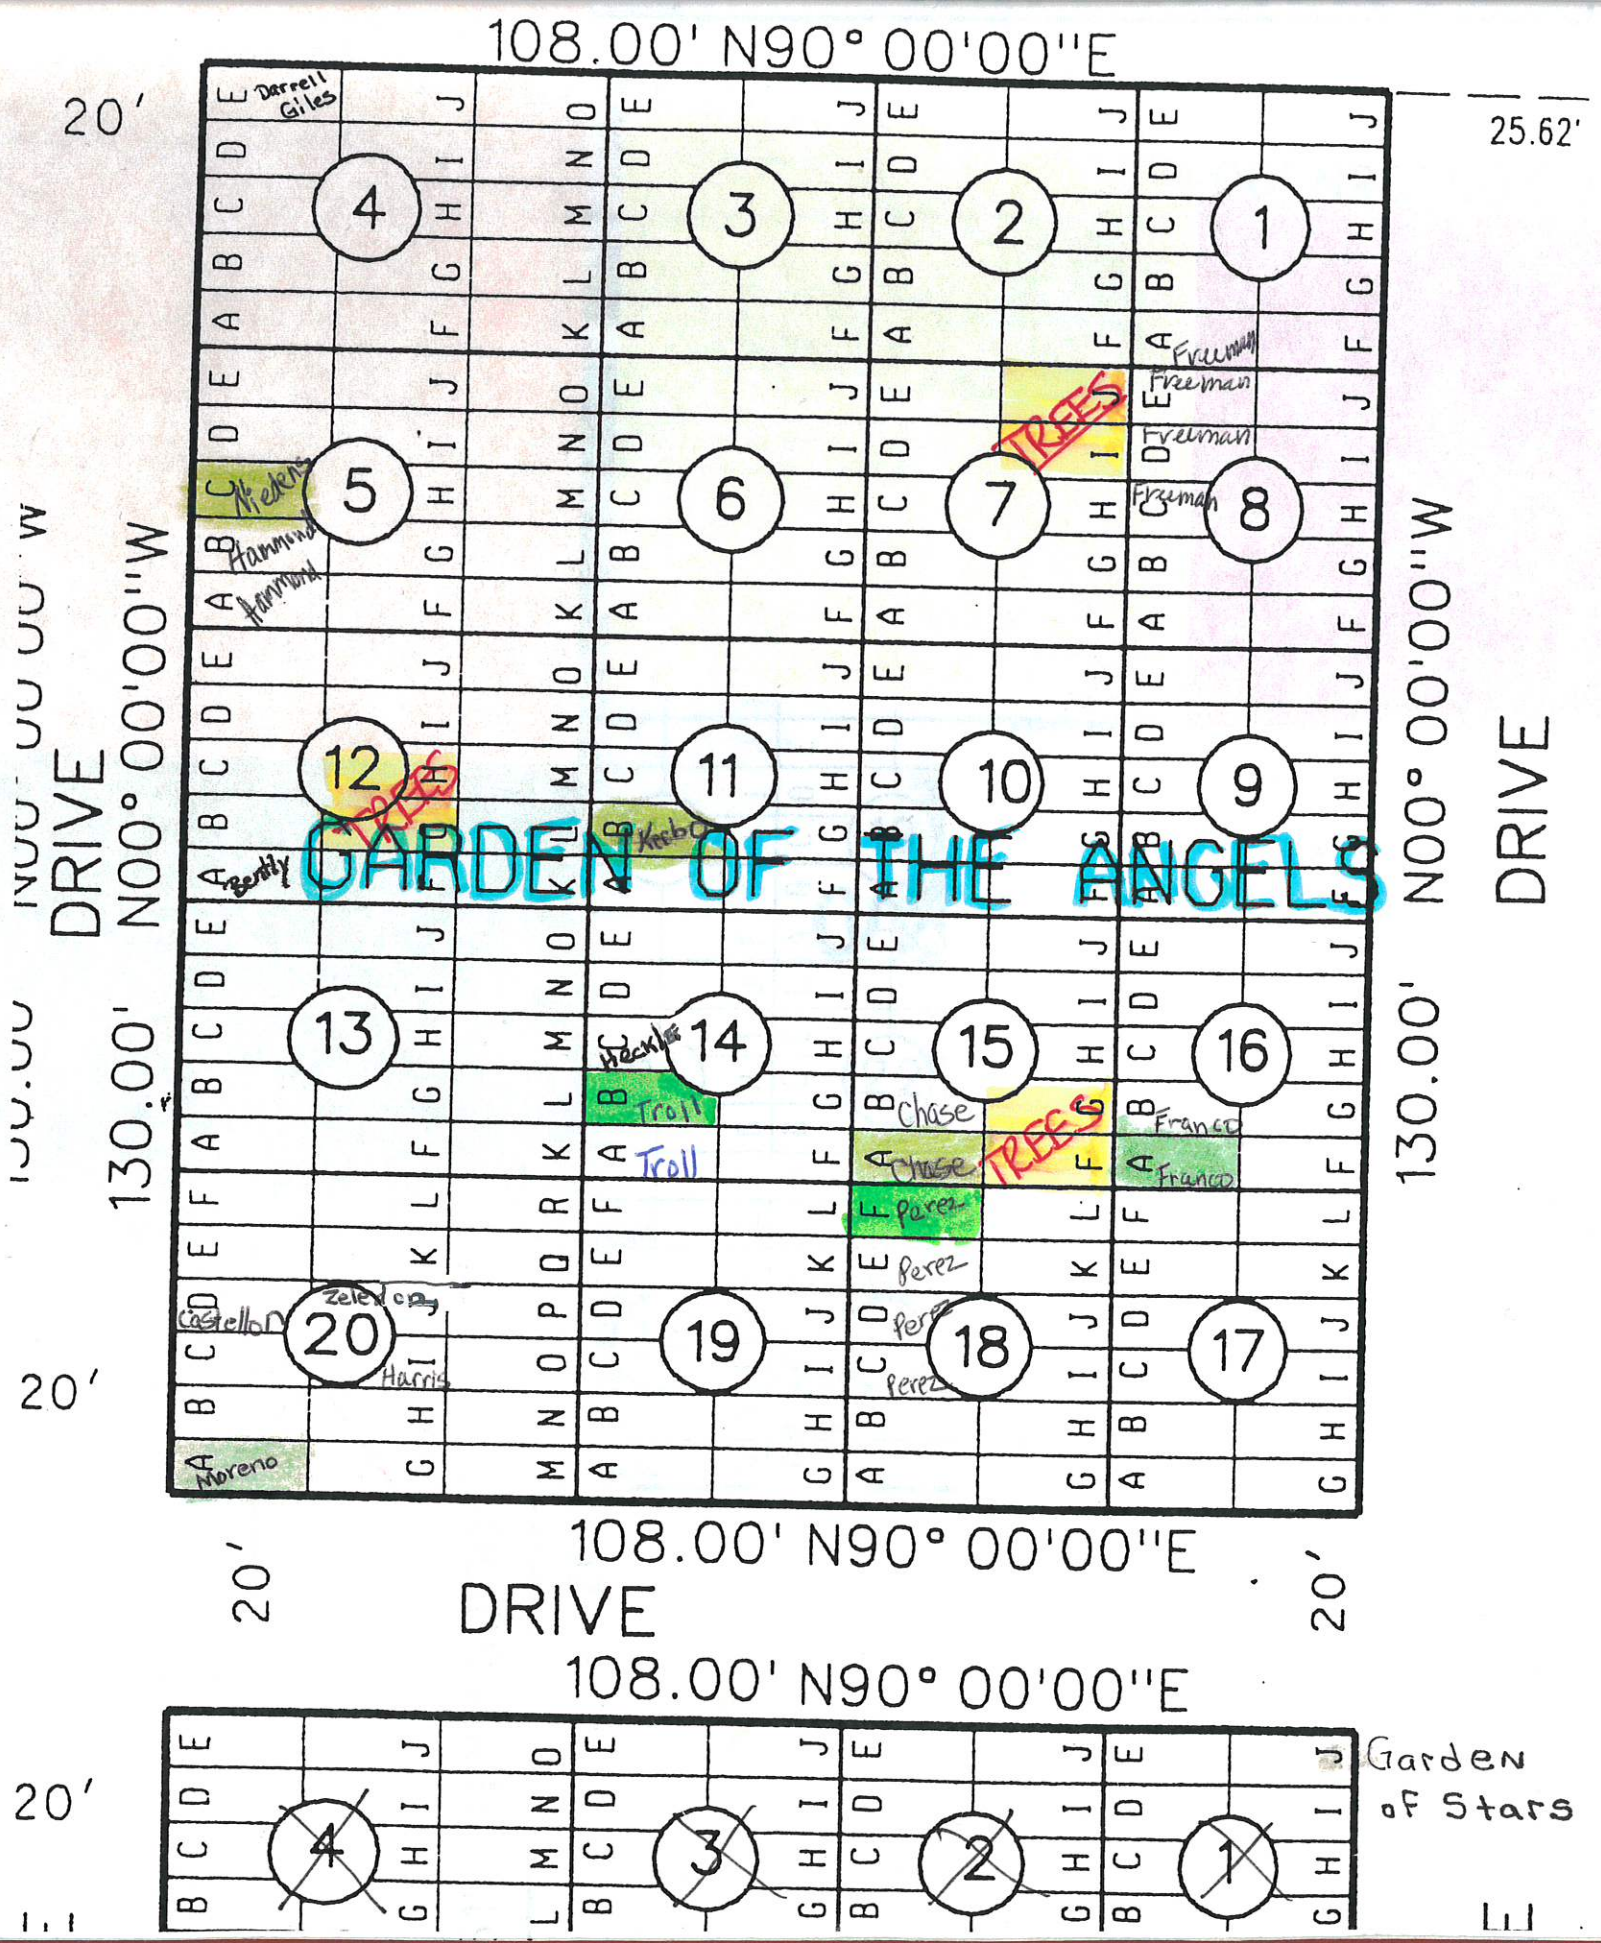

RESTLAWN GARDEN  
SECOND ADDITION  
SEWARD COUNTY, KANSAS

# RESTLAWN GARDENS SECOND ADDITION

SEWARD COUNTY, KANSAS  
MARCH, 1999

H