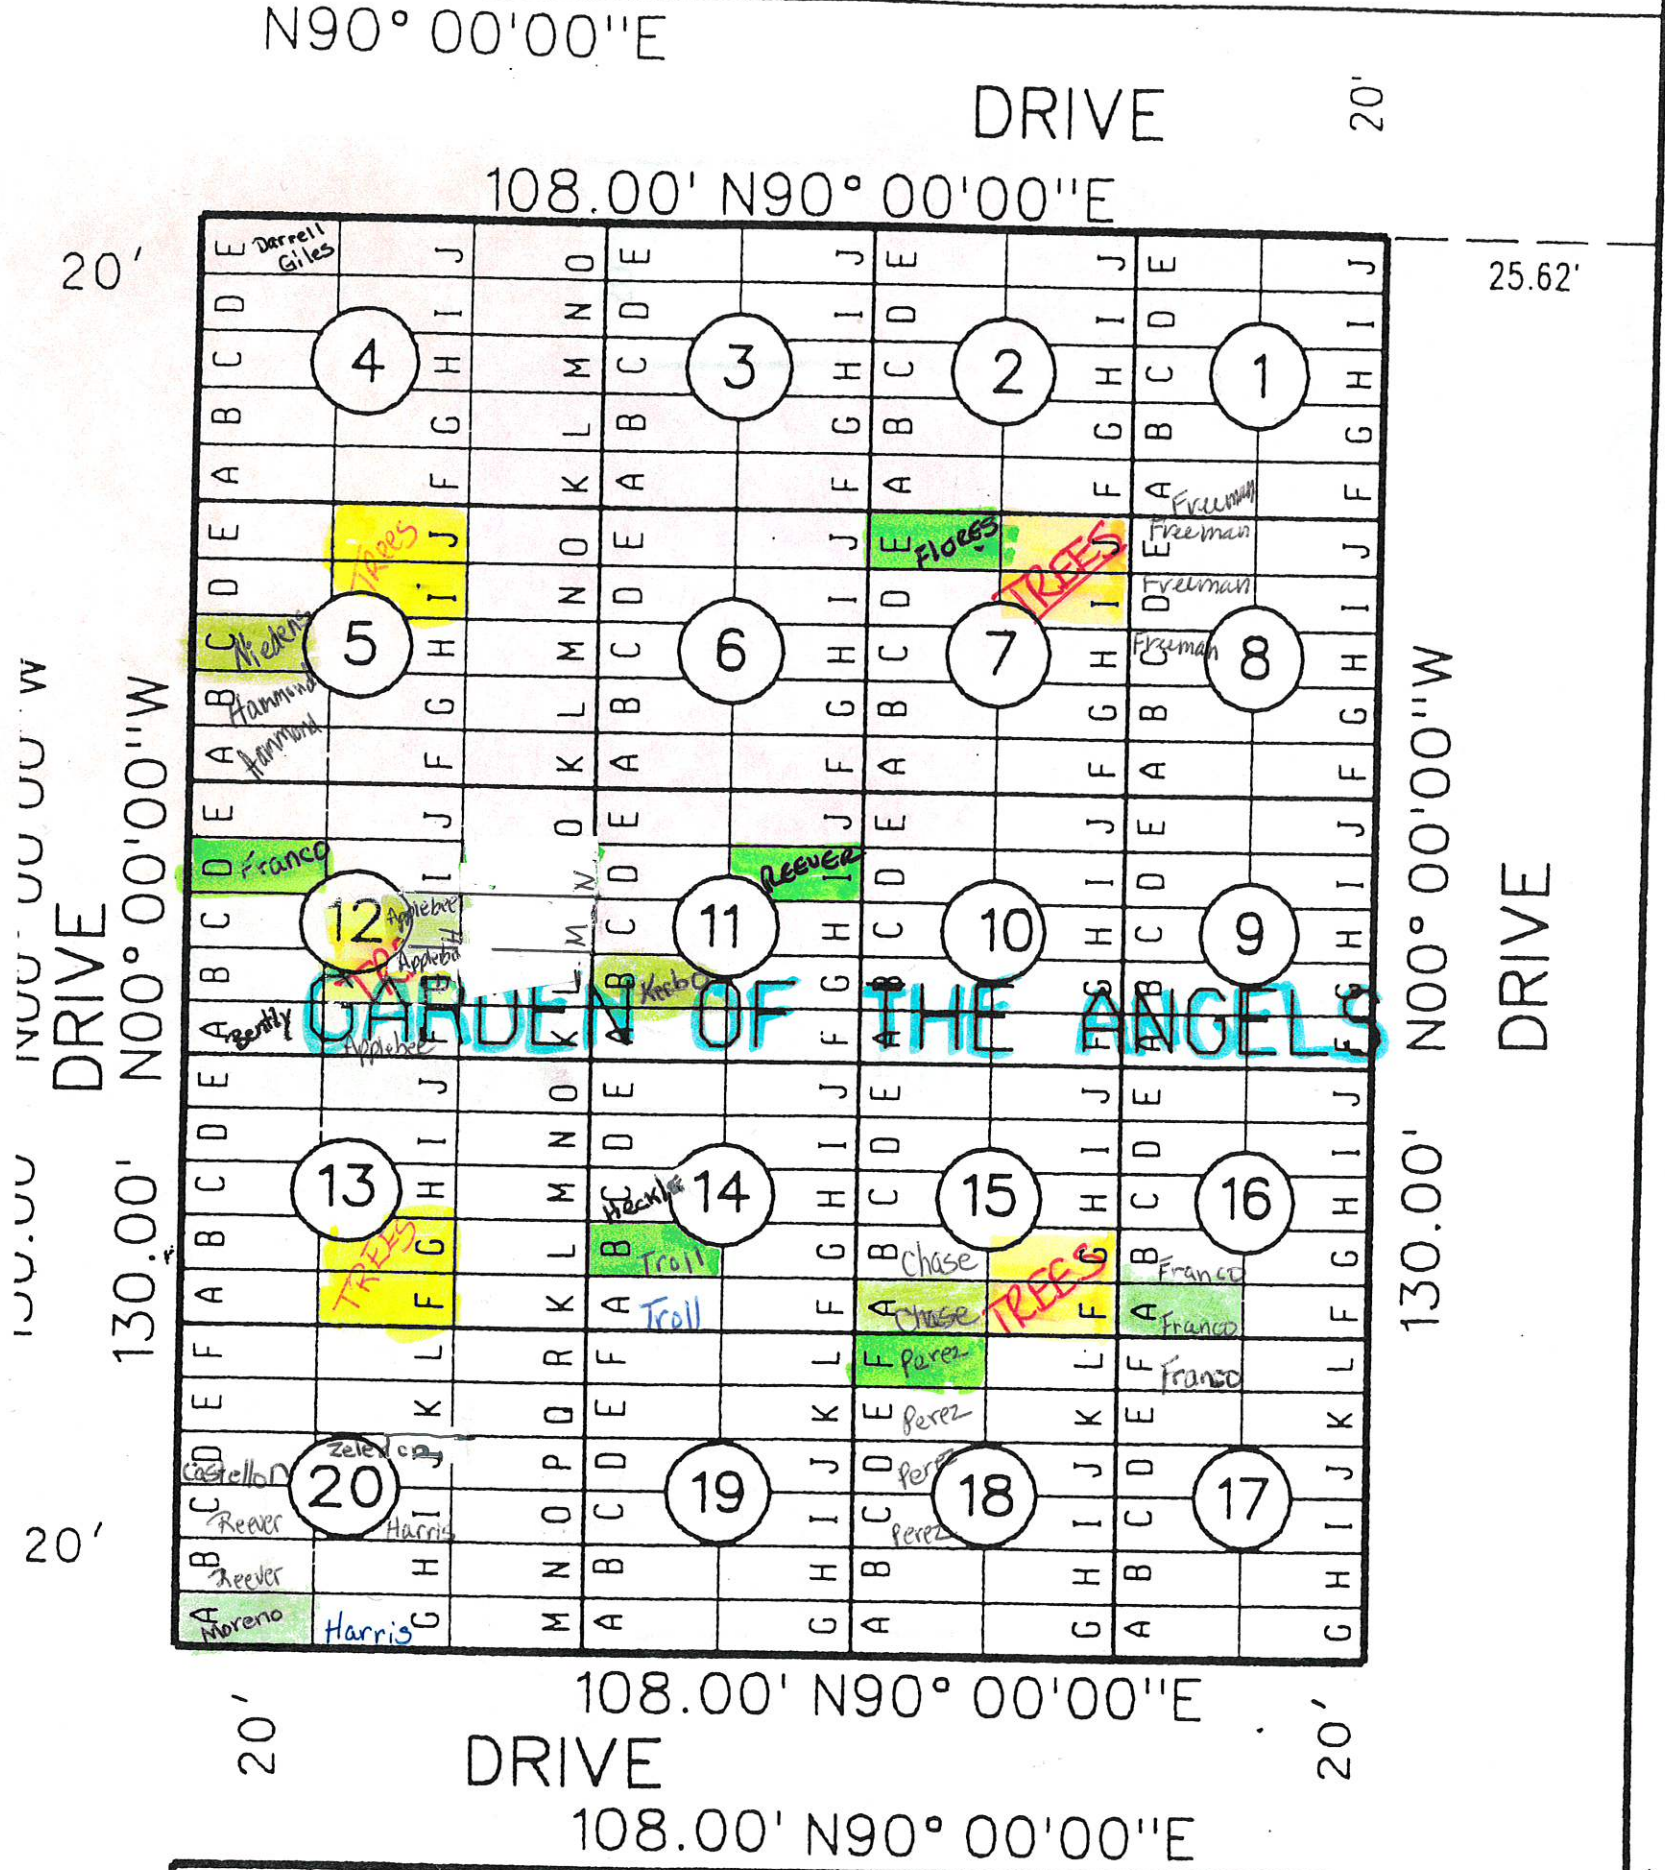

RESTLAWN GARDENS
 SECOND ADDITION
 SEWARD COUNTY, KANSAS

466.63' S00° 16' 35\"W

PLAT LIMITS

RESTLAWN GARDENS SECOND ADDITION

SEWARD COUNTY, KANSAS
 MARCH, 1989

H