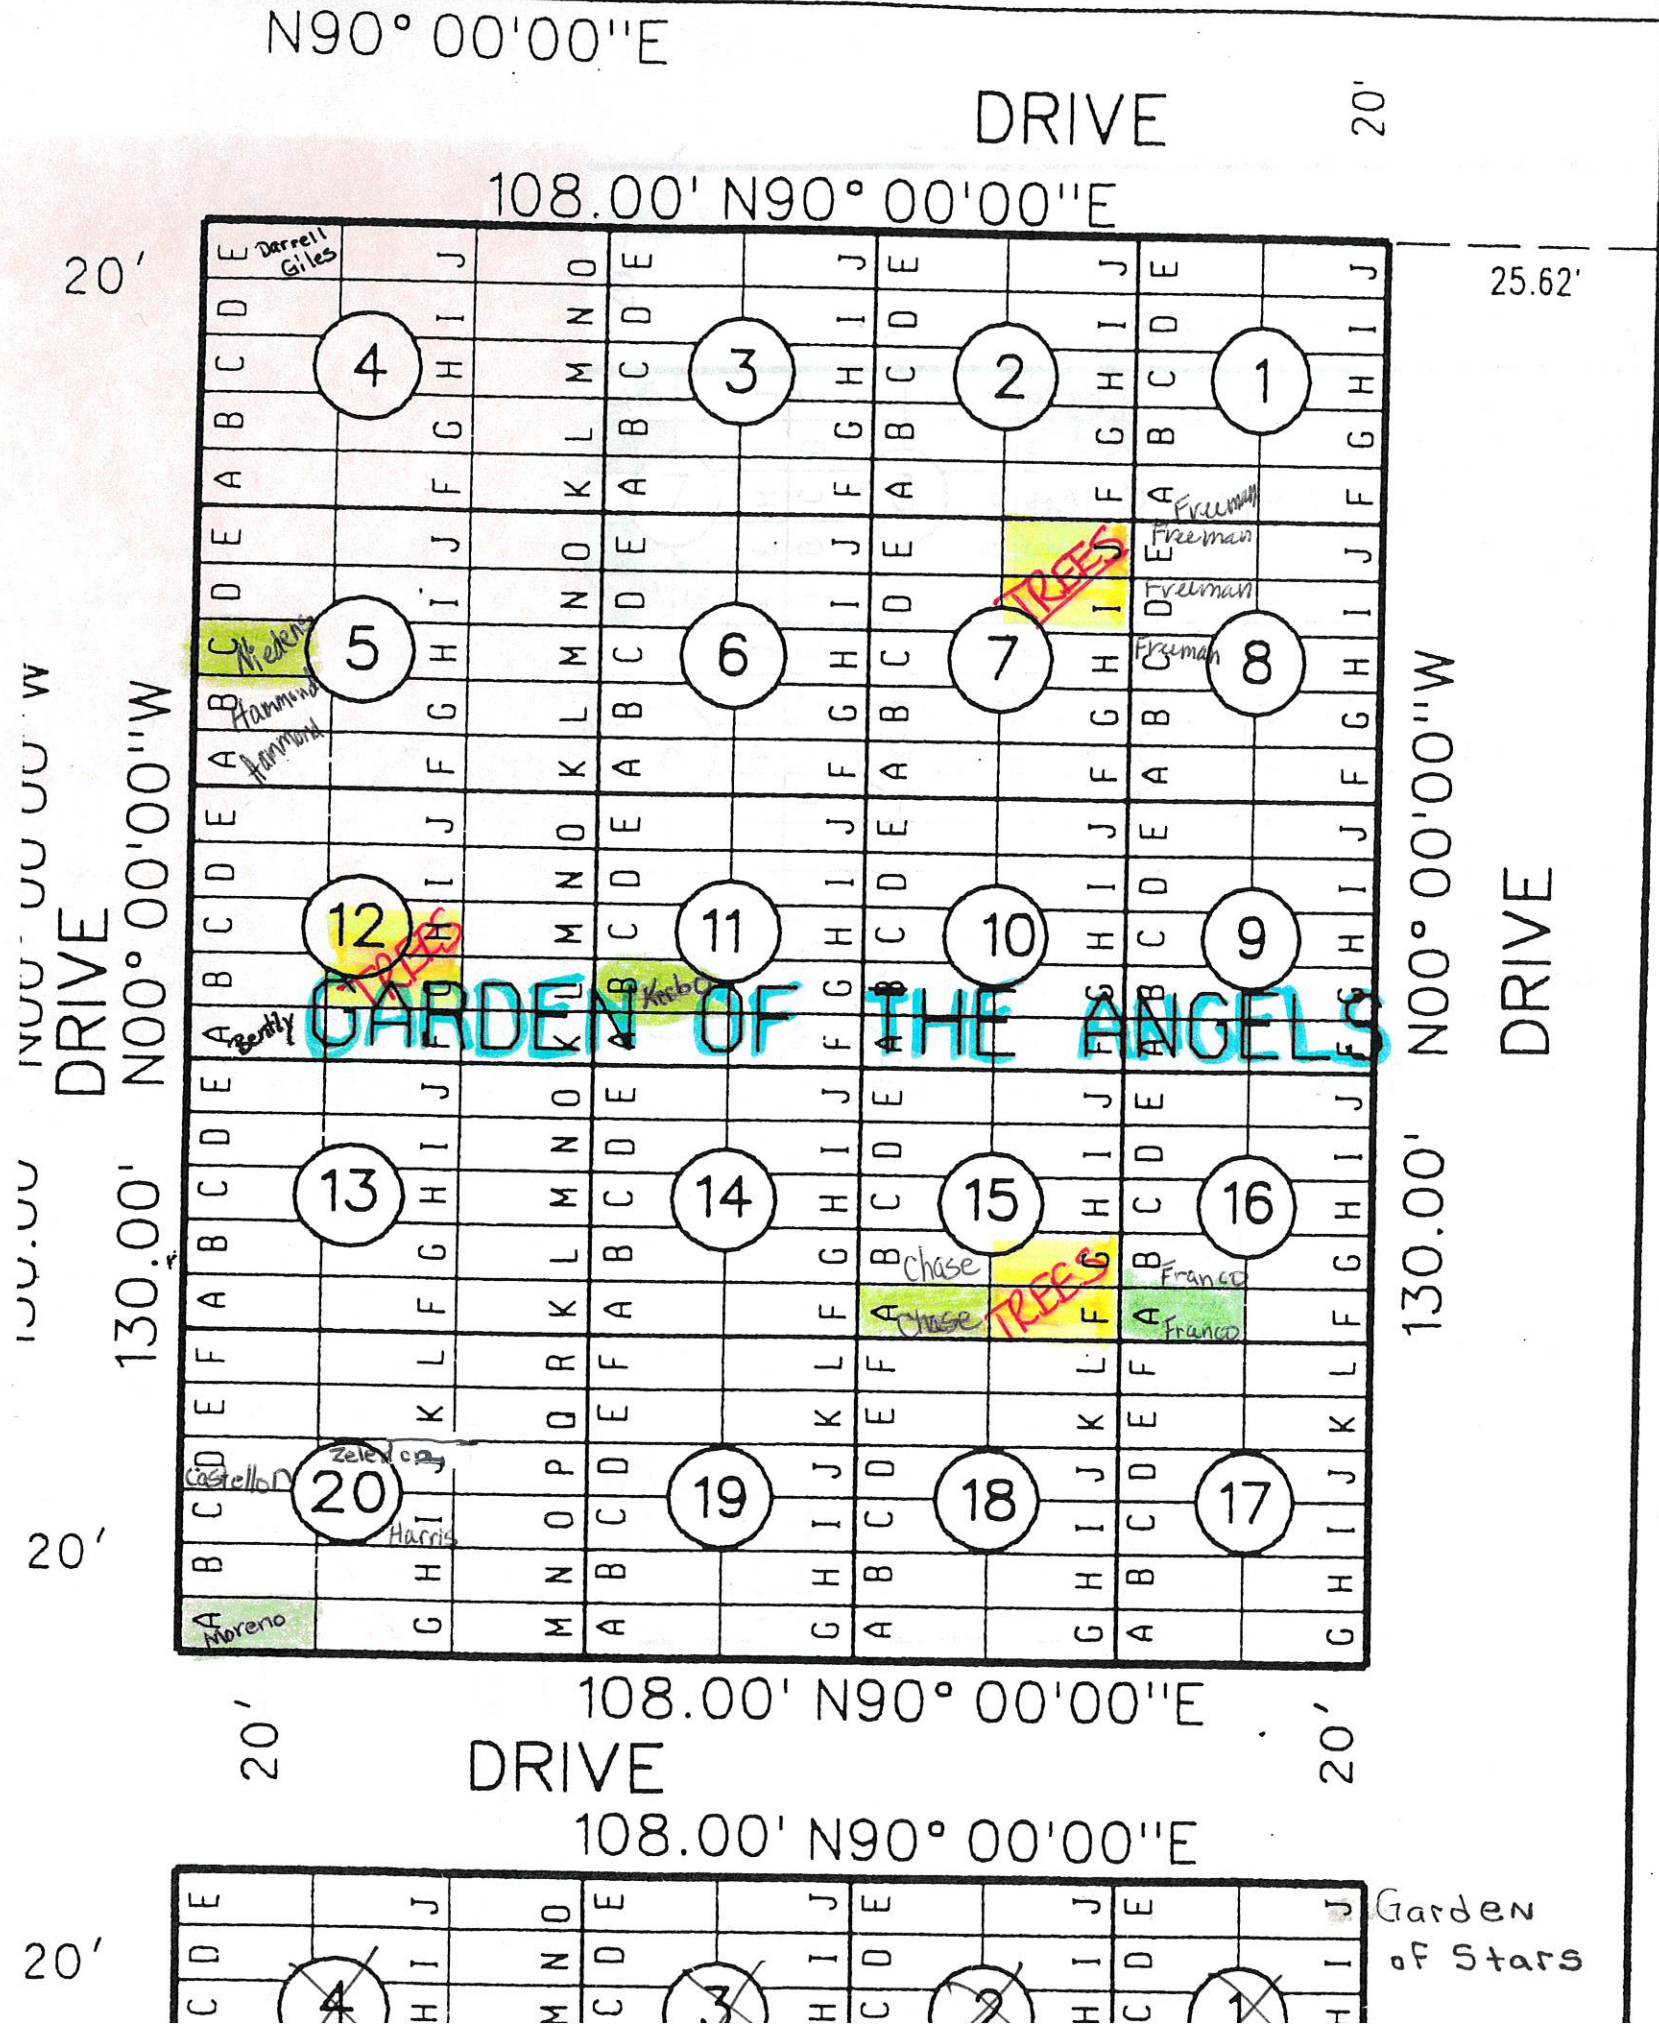

RESTLAWN GARDENS
SECOND ADDITION

SEWARD COUNTY, KANSAS

RESTLAWN GARDENS
SECOND ADDITION

SEWARD COUNTY, KANSAS
MARCH, 1999