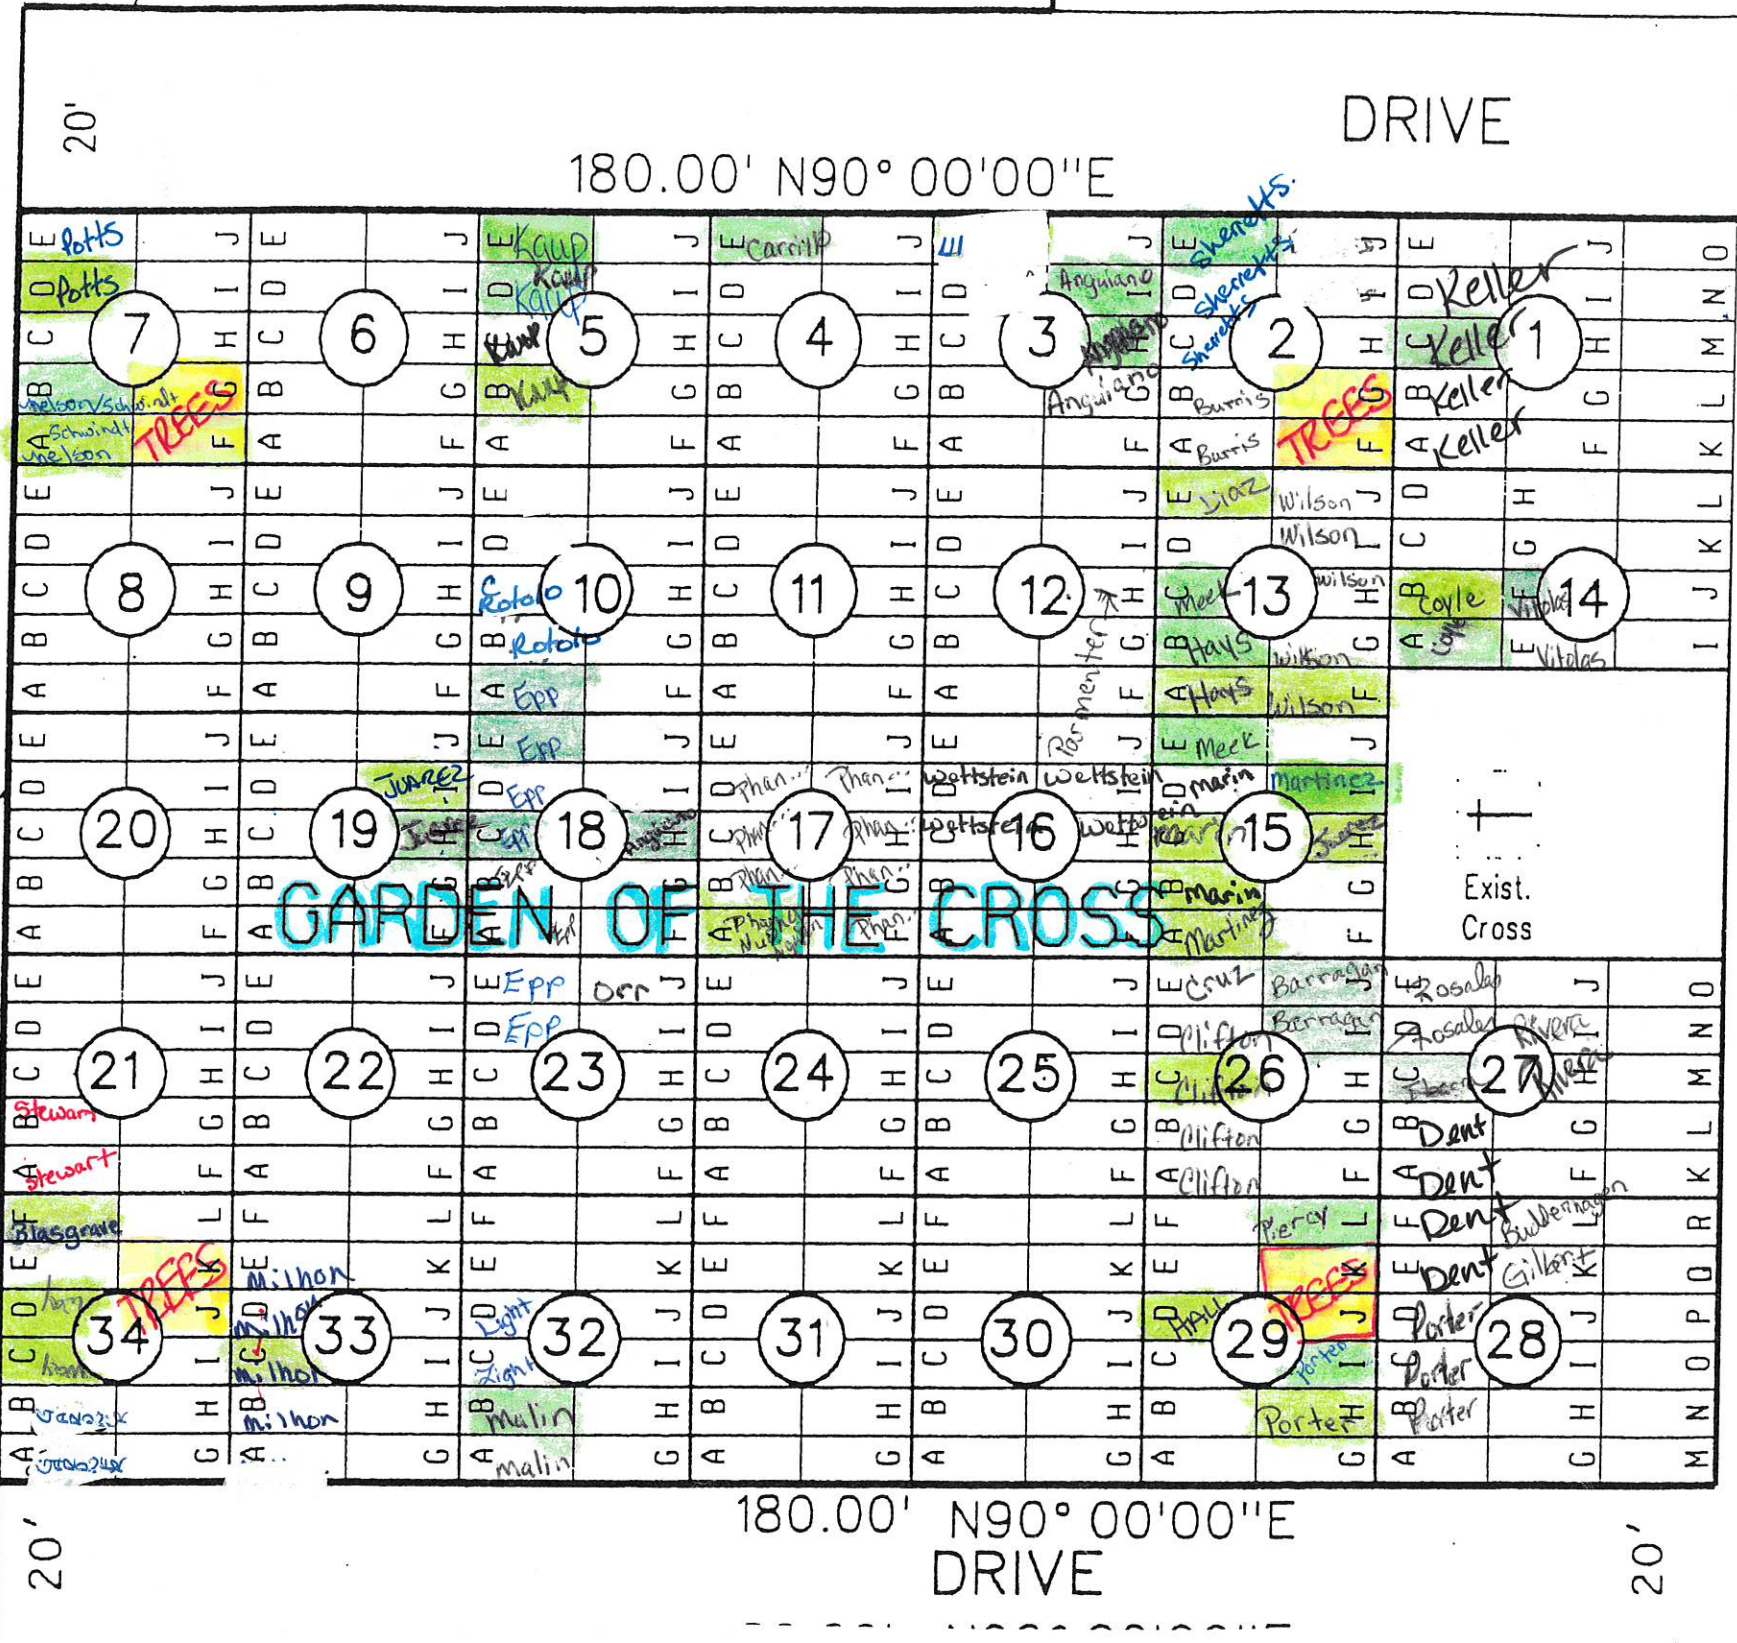

MEDLAW IN GARDENS SECOND ADDITION

SEWARD COUNTY, KANSAS
MARCH, 1999

Entrance

DRIVE

PLAT LIMITS

N00° 00'00"W

↑
N